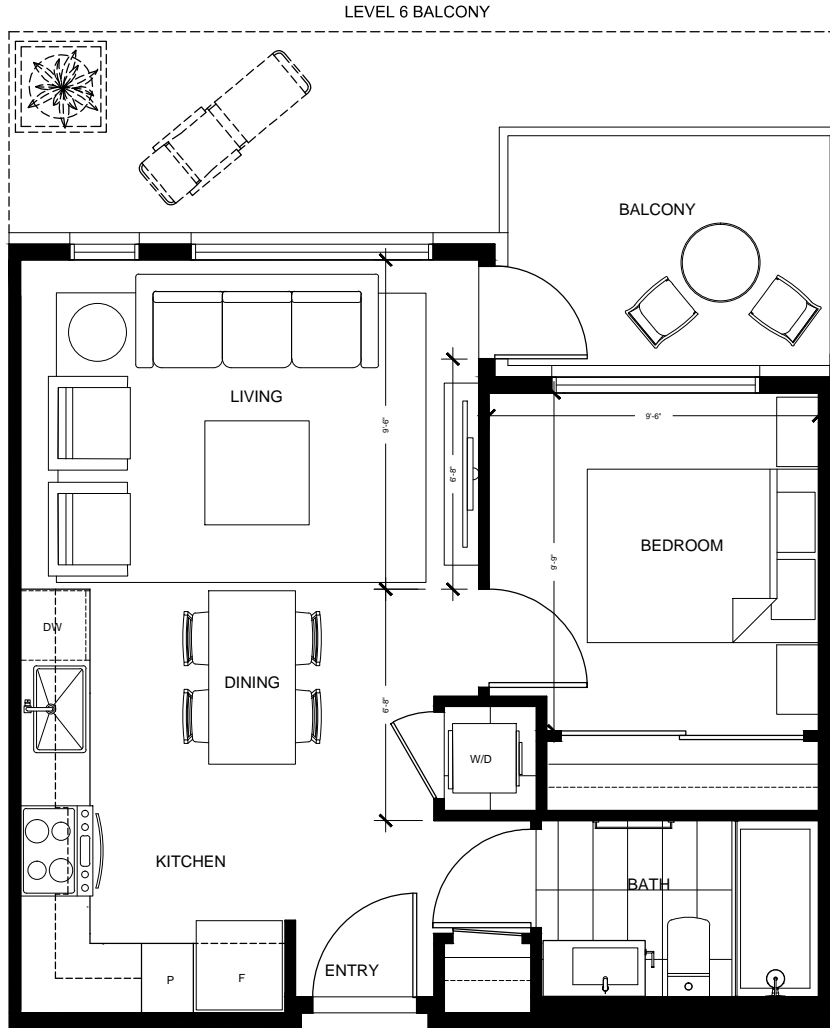

ARIA

QUALEX-LANDMARK™

REDEFINING RENTAL LIVING
IN THE HEART OF OAKRIDGE

SUITE I

1 BEDROOM

INTERIOR	503 SF
BALCONY	67*-151 SF
TOTAL	570*-654 SF

LEVEL 6