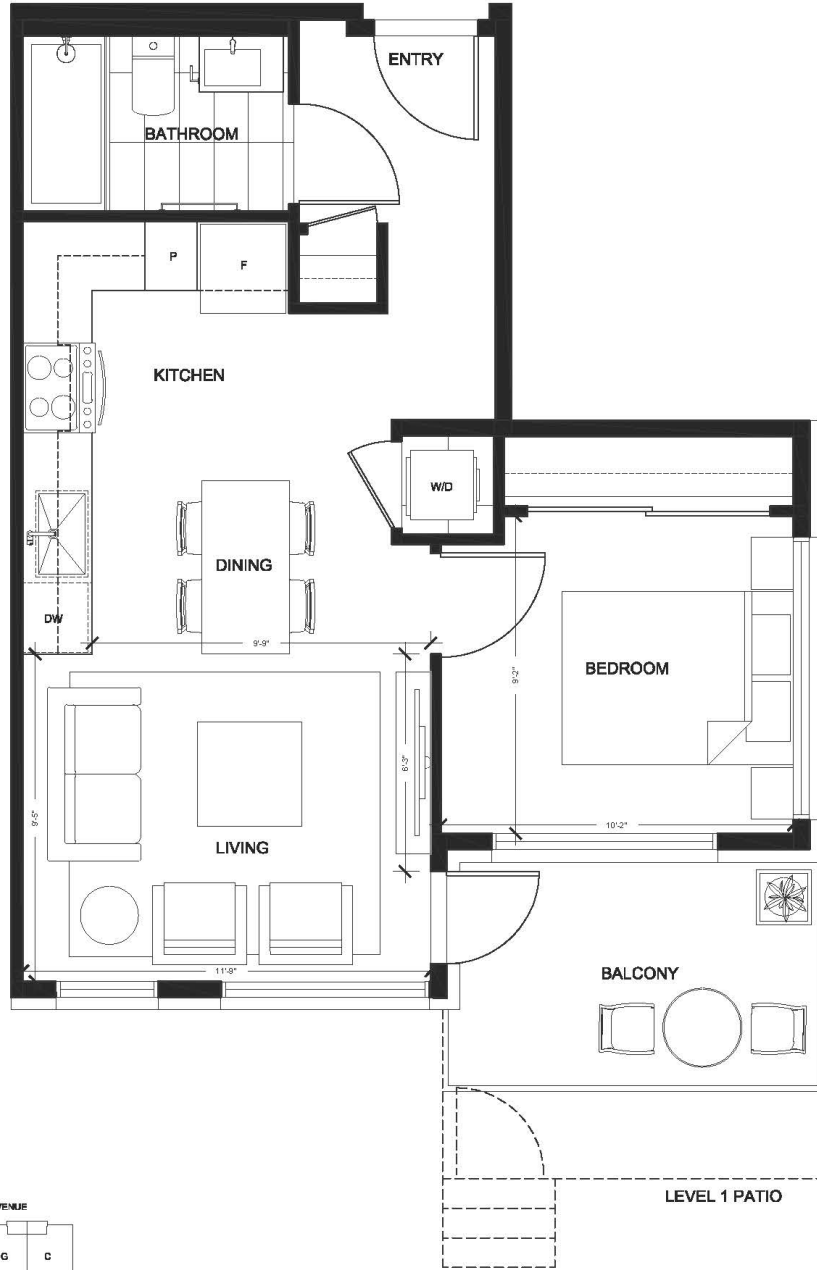

ARIA

REDEFINING RENTAL LIVING
IN THE HEART OF OAKRIDGE

SUITE F

1 BEDROOM

INTERIOR	520 SF
PATIO/BALCONY	70-147* SF
TOTAL	590-667* SF