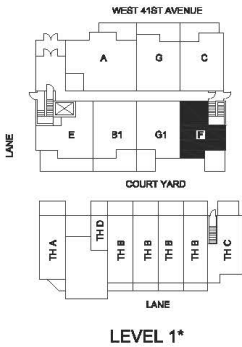

ARIA

REDEFINING RENTAL LIVING
IN THE HEART OF OAKRIDGE

SUITE F

1 BEDROOM

INTERIOR	520 SF
PATIO/BALCONY	70-147* SF
TOTAL	590-667* SF