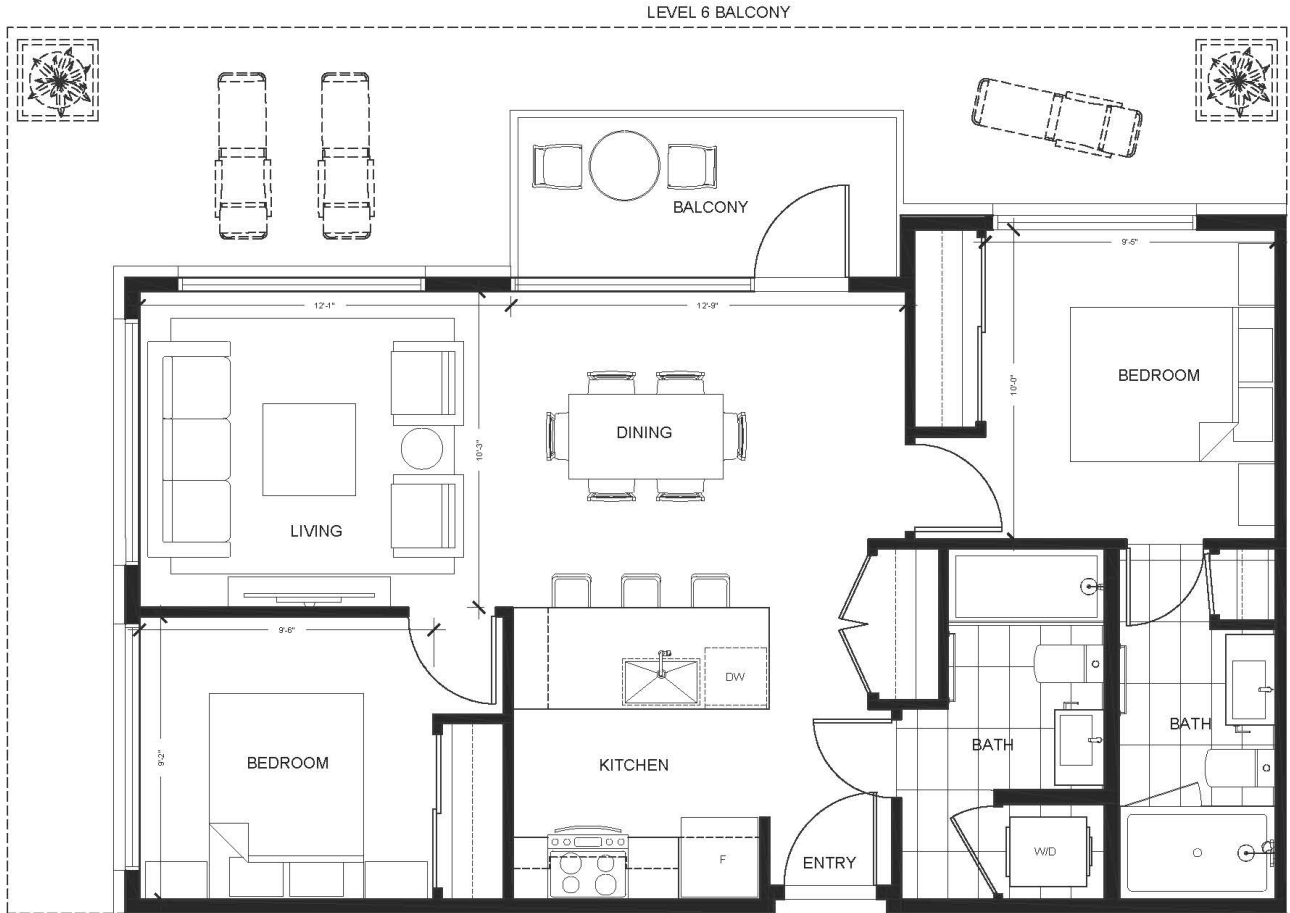

ARIA

REDEFINING RENTAL LIVING
IN THE HEART OF OAKRIDGE

SUITE H

2 BEDROOM

INTERIOR	809 SF
PATIO/BALCONY	67*-321 SF
TOTAL	876*-1130 SF

LEVEL 6