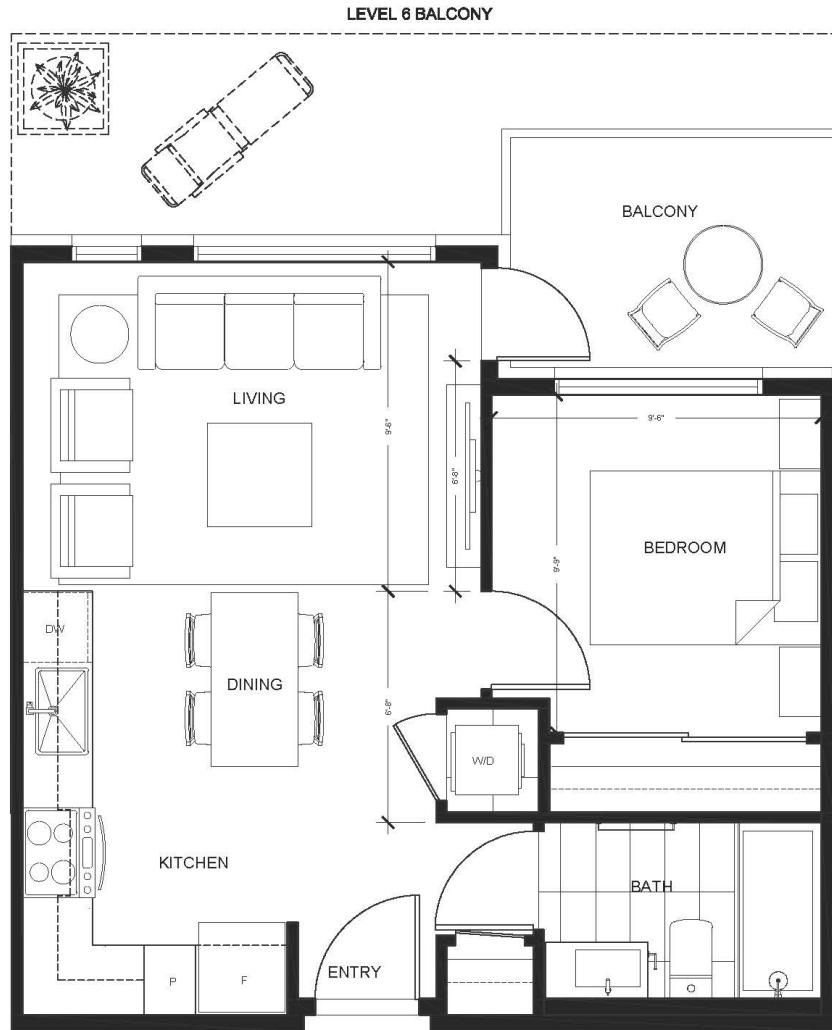

ARIA

REDEFINING RENTAL LIVING
IN THE HEART OF OAKRIDGE

SUITE I

1 BEDROOM

INTERIOR	503 SF
PATIO/BALCONY	67*-151 SF
TOTAL	570*-654 SF

LEVEL 6